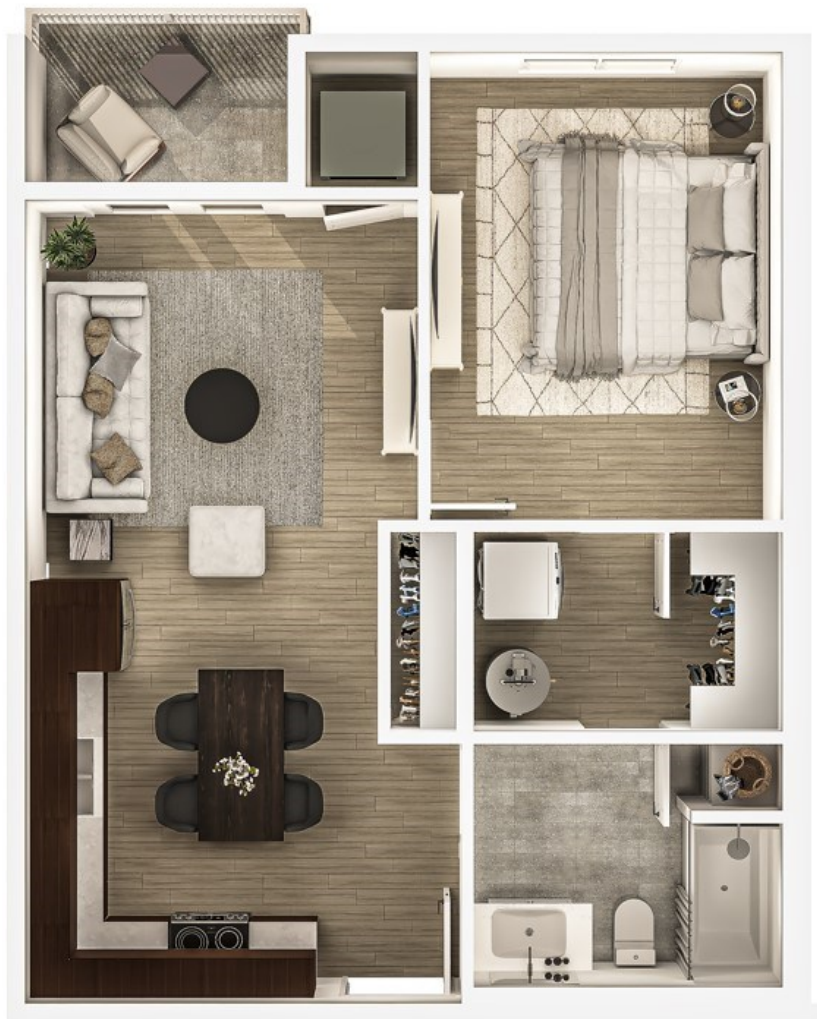

ROTARY VILLAS
AT CROCUS GARDENS

Orchid Suite

One Bedroom

654^{Sq.}
Ft.