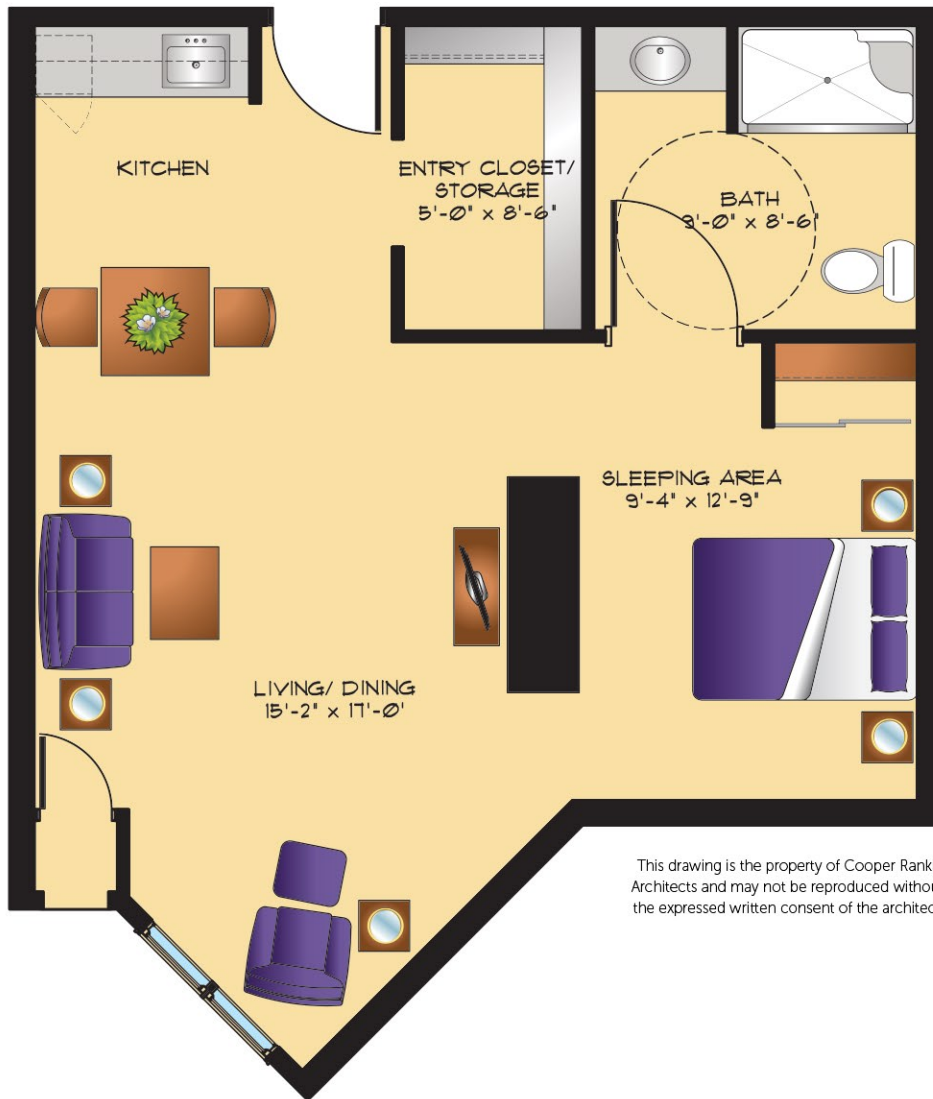

## Iris Suite

This drawing is the property of Cooper Rankin Architects and may not be reproduced without the expressed written consent of the architect.

## Bachelor Apartment

Iris Suite

Marigold Suite

Rose Suite

Gladiolus Suite

Lady Slipper Suite

Lily Suite

Sunflower Suite

Blue Bell Suite

Violet Villa

Tulip Villa (2)

Wild Rose Villa

Crocus Villa

**625** Sq. Ft.