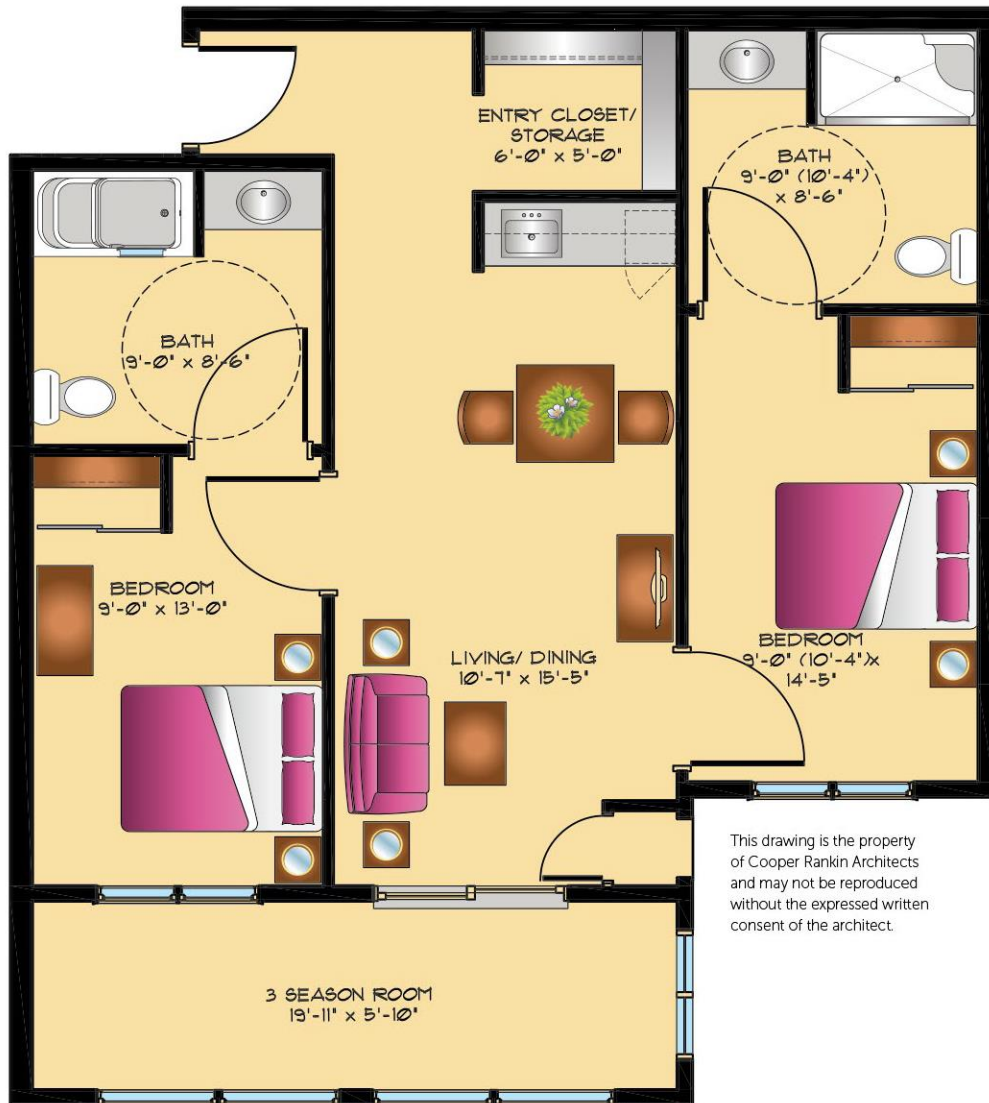

ROTARY VILLAS

AT CROCUS GARDENS

Tulip Villa

This drawing is the property of Cooper Rankin Architects and may not be reproduced without the expressed written consent of the architect.

Two Bedroom

Iris Suite
 Marigold Suite

Rose Suite
 Gladiolus Suite

Lady Slipper Suite
 Lily Suite

Sunflower Suite
 Blue Bell Suite

Violet Villa
 Tulip Villa (2)

Wild Rose Villa
 Crocus Villa

902 Sq. Ft.