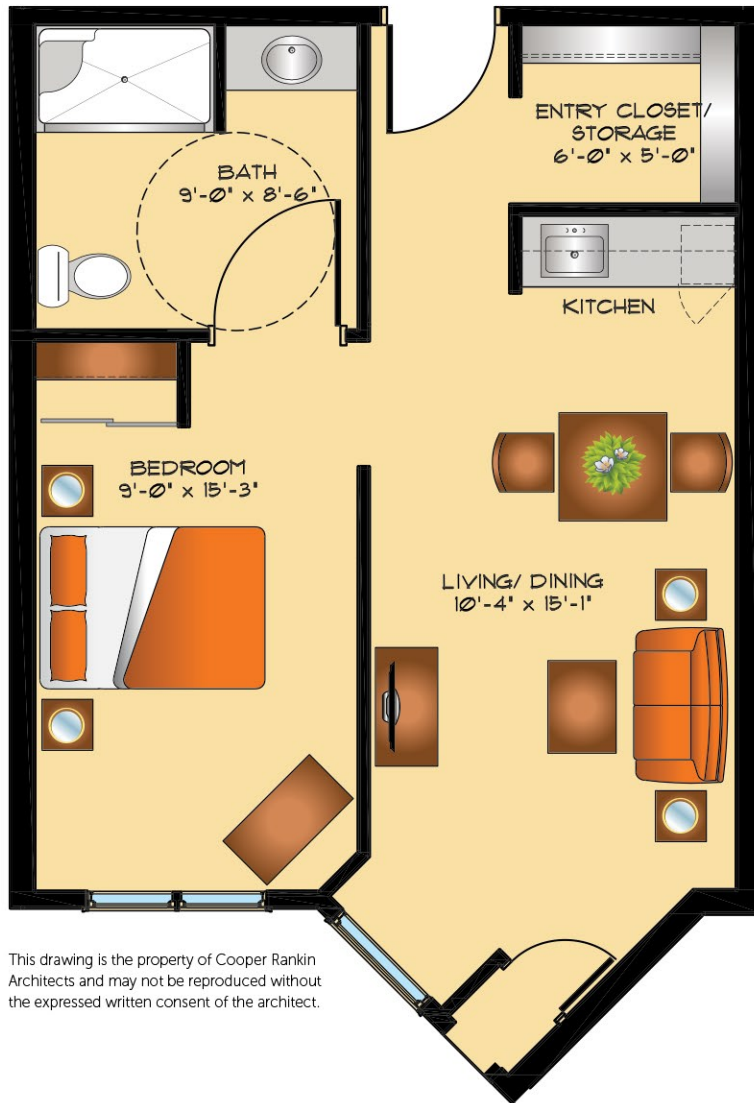

ROTARY VILLAS

AT CROCUS GARDENS

Marigold Suite

This drawing is the property of Cooper Rankin Architects and may not be reproduced without the expressed written consent of the architect.

One Bedroom

Iris Suite

Rose Suite

Lady Slipper Suite

Sunflower Suite

Violet Villa

Wild Rose Villa

Marigold Suite

Gladolus Suite

Lily Suite

Blue Bell Suite

Tulip Villa (2)

Crocus Villa

528 Sq. Ft.